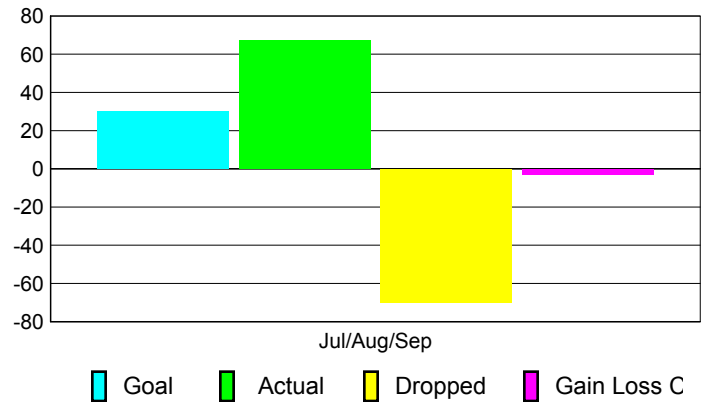

Membership Results 2010-2011

Goal, New, Dropped, Gain/Loss